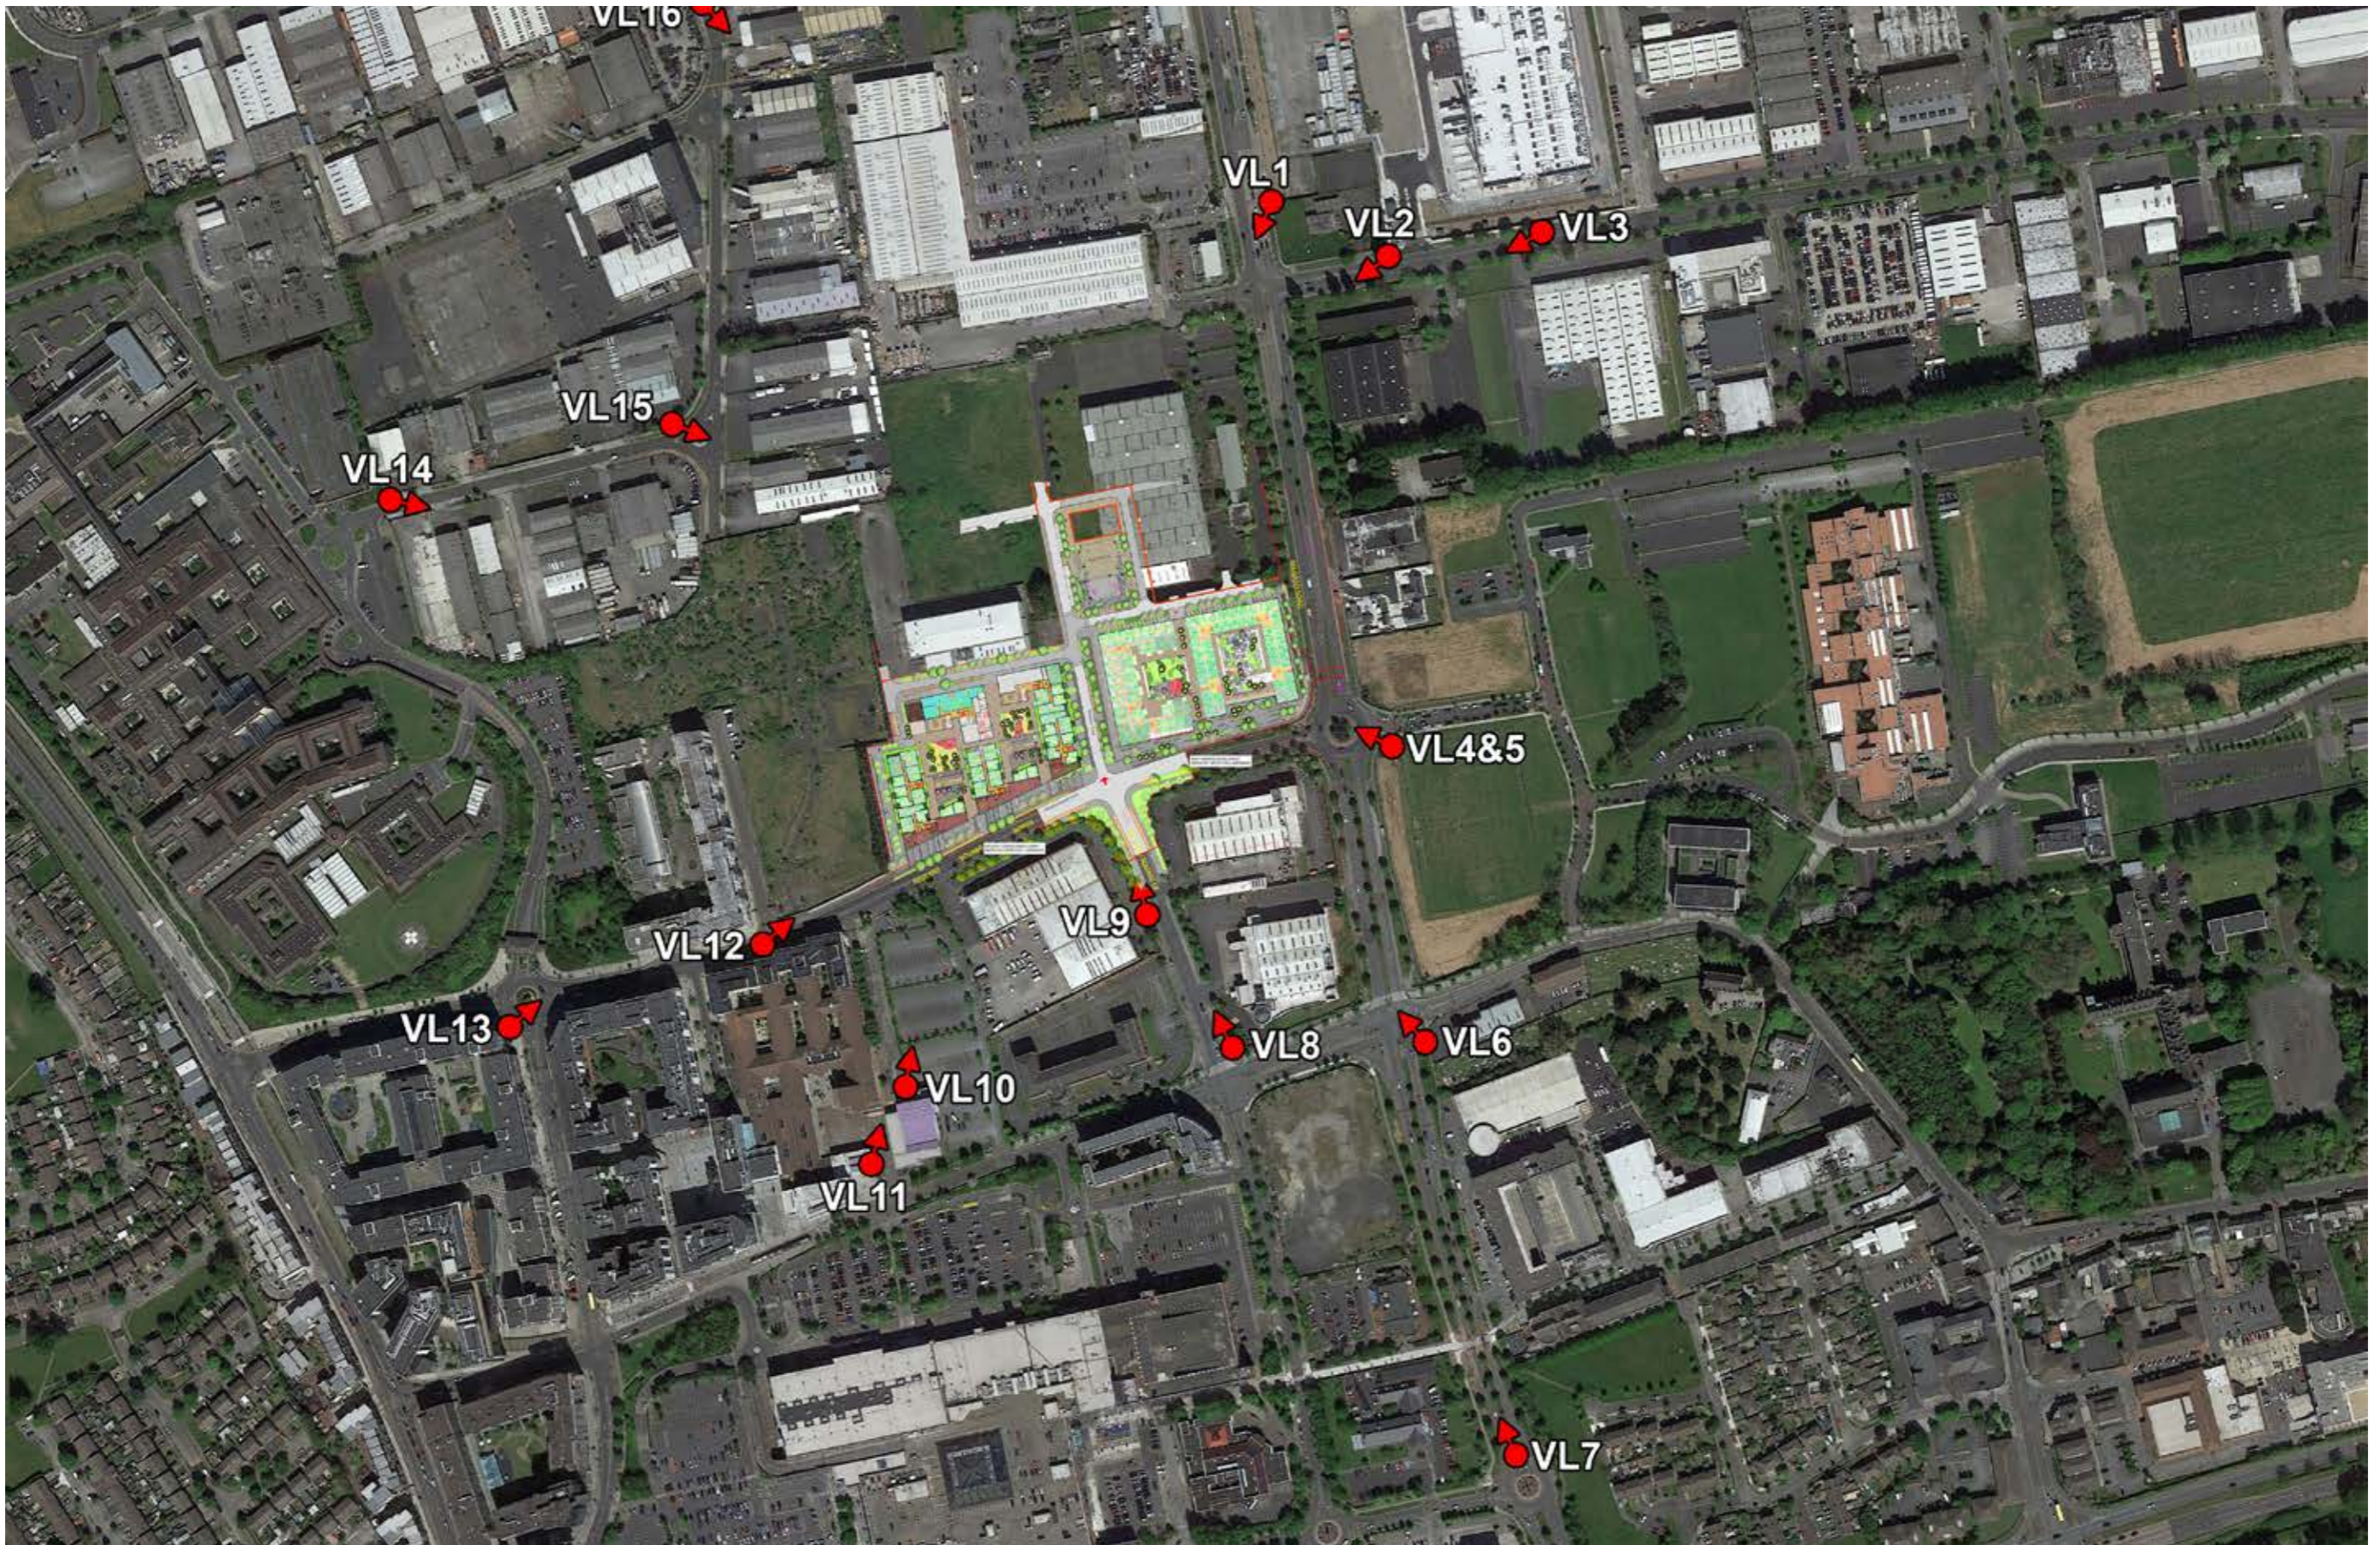

Tel: 01 288 0186
www.3ddesignbureau.com
info@3ddesignbureau.com

Project Title:
Proposed development at Belgard
Gardens, Tallaght, Co. Dublin

Client: Atlas GP Ltd

Image Title: Viewpoint Location Map - Short Range